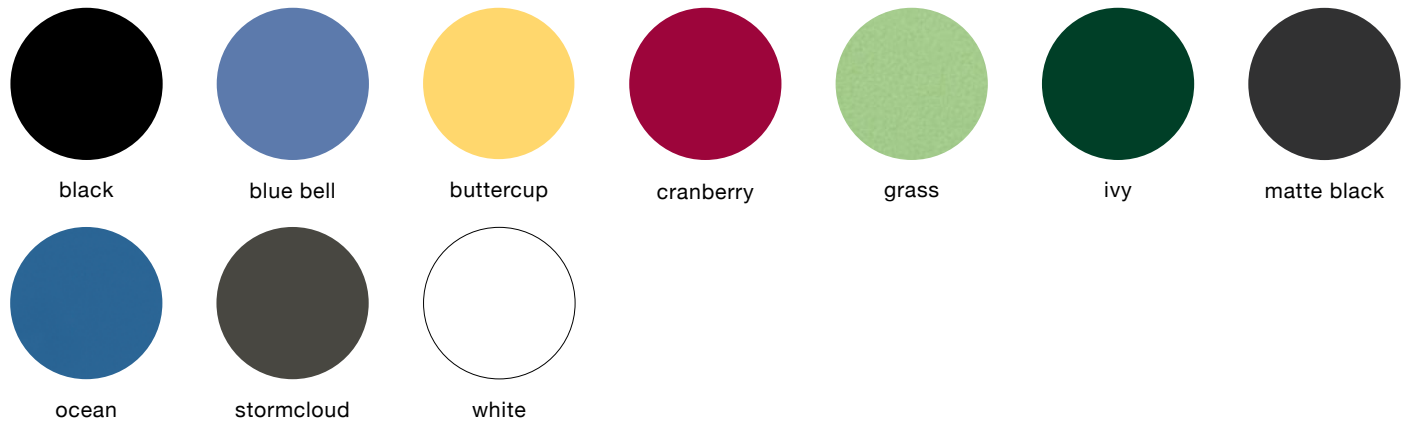

IMPORTANT NOTE: Standard choices are shown; colors are approximate. To make final color selections, please call for material samples.

powdercoated metal

In addition to colors shown below, a wide selection of optional and custom colors may be specified for an upcharge.

metallic