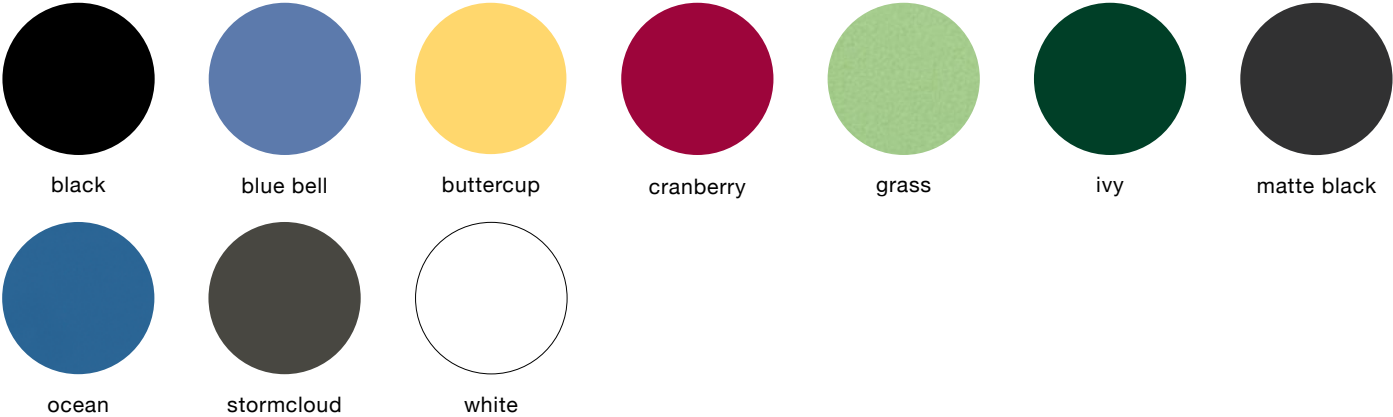

IMPORTANT NOTE: Standard choices are shown; colors are approximate. To make final color selections, please call for material samples.

powdercoated metal

In addition to colors shown below, a wide selection of optional and custom colors may be specified for an upcharge.

metallic

solid surface marneaux®